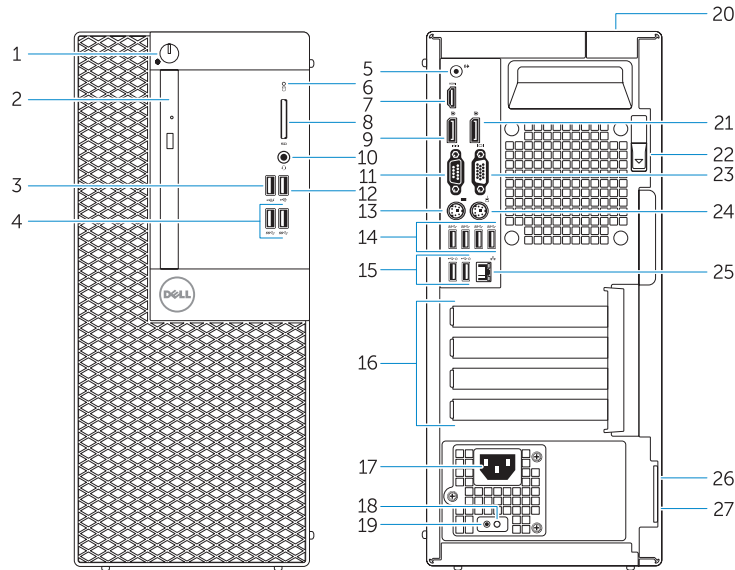

OptiPlex 7040

DVD
RW
RW

20937516806
SERVICE TAG 9199H4D2 EXPRESS SERVICE CODE

← Furnace

Features

Optiplex 7040 MT

1. Power button/Power light
2. Optical-drive bay
3. USB 2.0 connector with PowerShare
4. USB 3.0 connectors
5. Line-out connector
6. Hard-drive activity light
7. HDMI connector
8. Memory card reader (optional)
9. DisplayPort connector
10. Headphone connector
11. Serial connector
12. USB 2.0 connector
13. PS2/Keyboard connector
14. USB 3.0 connectors
15. USB 2.0 connectors (Supports Smart Power On)
16. Expansion-card slots
17. Power connector
18. Power-supply diagnostic button
19. Power-supply diagnostic light
20. Cable-cover lock slot
21. DisplayPort connector
22. Release latch
23. VGA connector (optional)
24. PS2/Mouse connector
25. Network connector
26. Security-cable slot
27. Padlock ring