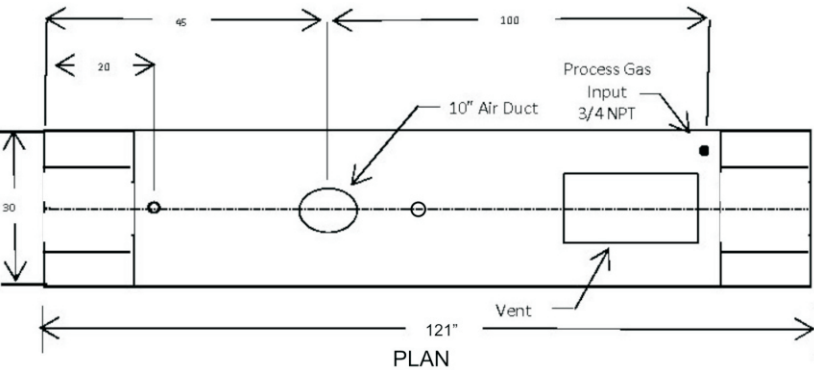

Furnace Configuration Layout Model LA-309

Note:
1. Recommended clearance around furnace 30 Inches