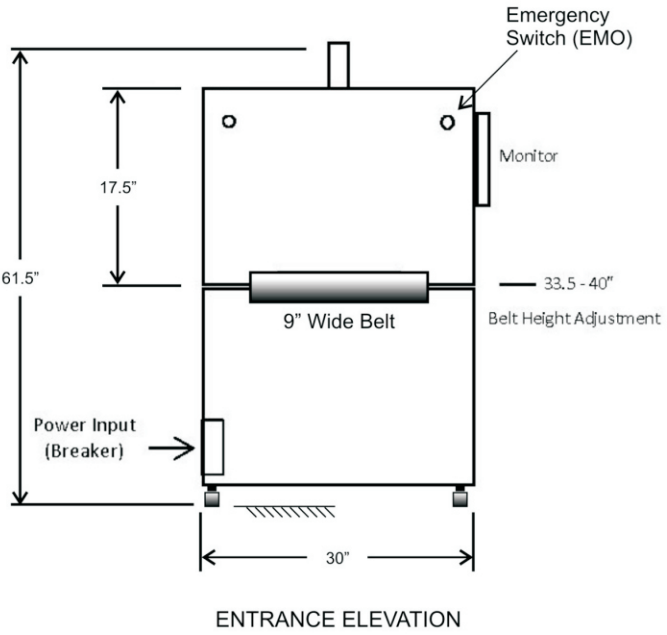

Furnace Configuration Layout Model LA-309

Note:
1. Recommended clearance around furnace 30 Inches