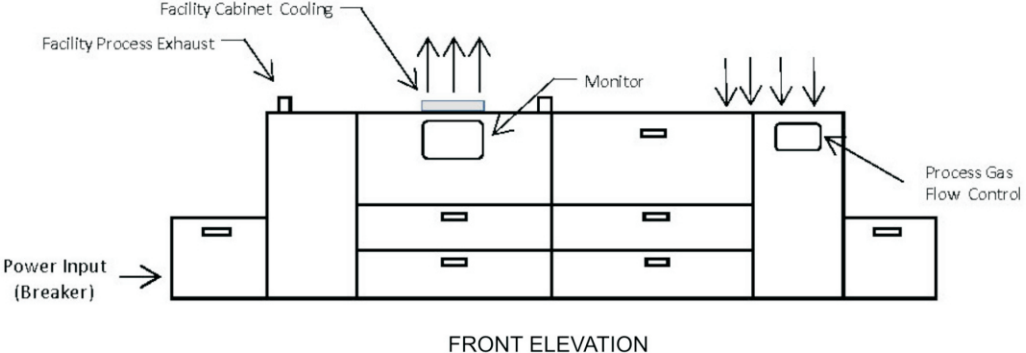

Furnace Configuration Layout Model LA-309

Note:
1. Recommended clearance around furnace 30 Inches