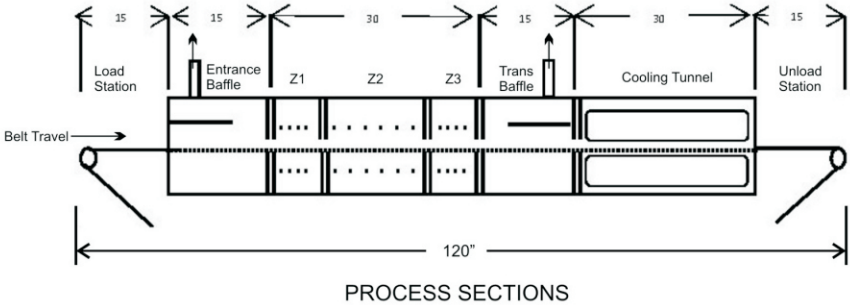

Furnace Configuration Layout Model LA-309

Note:
1. Recommended clearance around furnace 30 Inches