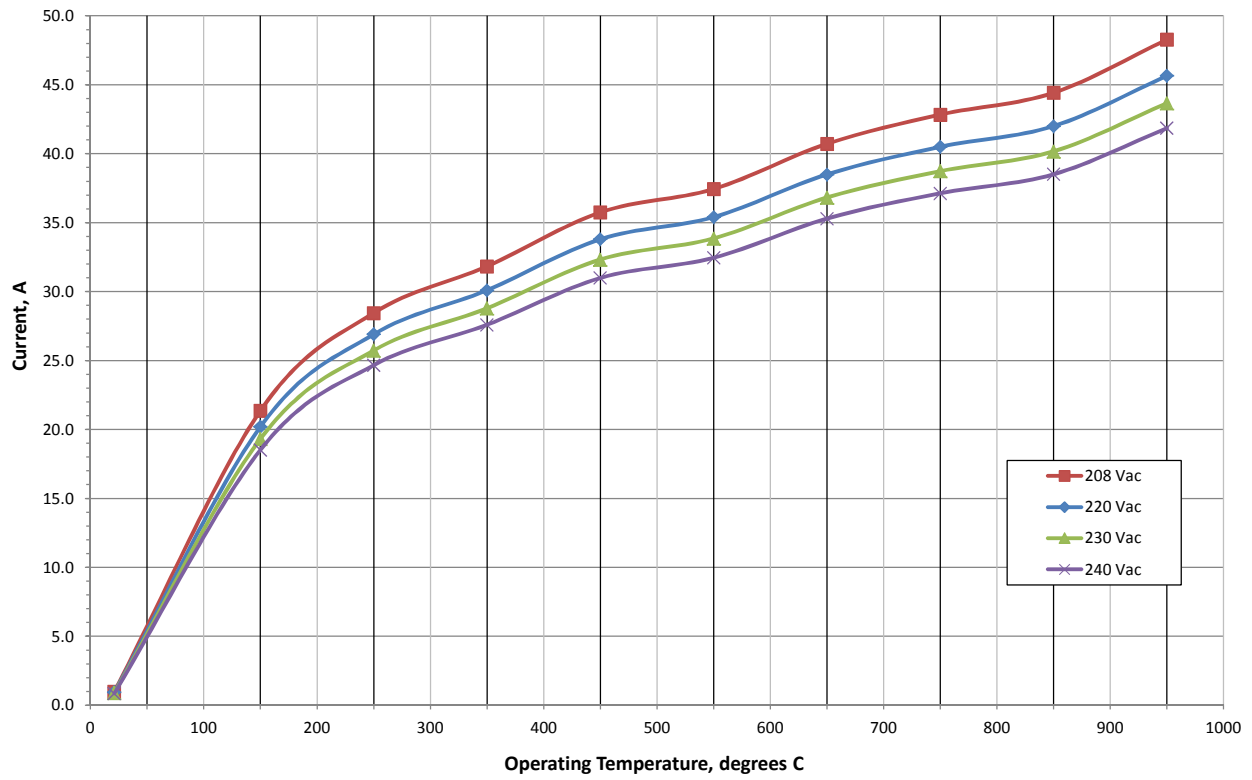

### Hi Power LA-306 Average Current at Operating Temperatures

### Standard LA-306 Average Current at Operating Temperatures